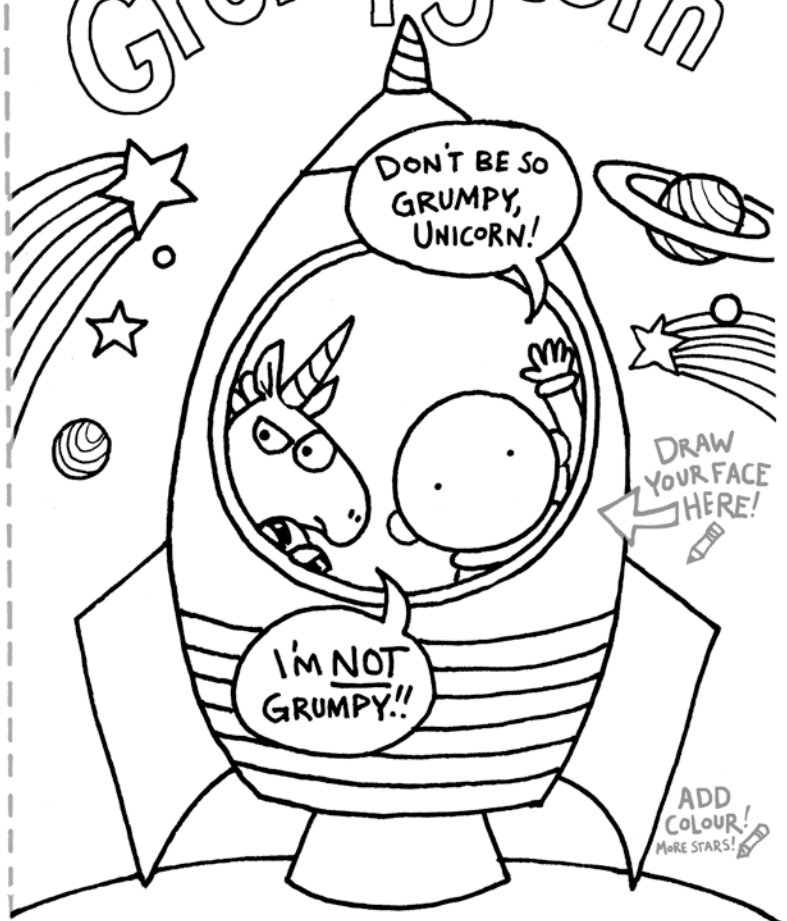

DESIGN THE PLANET!
SHOW WHO LIVES THERE!
WHAT DO THEIR HOMES LOOK LIKE?

GRUMPY CORN ACTIVITY SHEET © 2020 BY SARAH MOUNTFEE - PUPPET JAMBOONICS.CO.UK

THIS PLANET'S NAME IS

FOLD

FOLD

LOOK! CAN WE GO TO THAT PLANET? IT LOOKS LIKE THE MOST FABULOUS PLANET IN THE UNIVERSE!

HERE'S A PICTURE OF UNICORN AND ME WITH OUR NEW FRIENDS FROM THE FABULOUS PLANET!

MY FABULOUS SPACE ADVENTURE WITH Grumpycorn

ADD COLOUR!
MORE STARS!